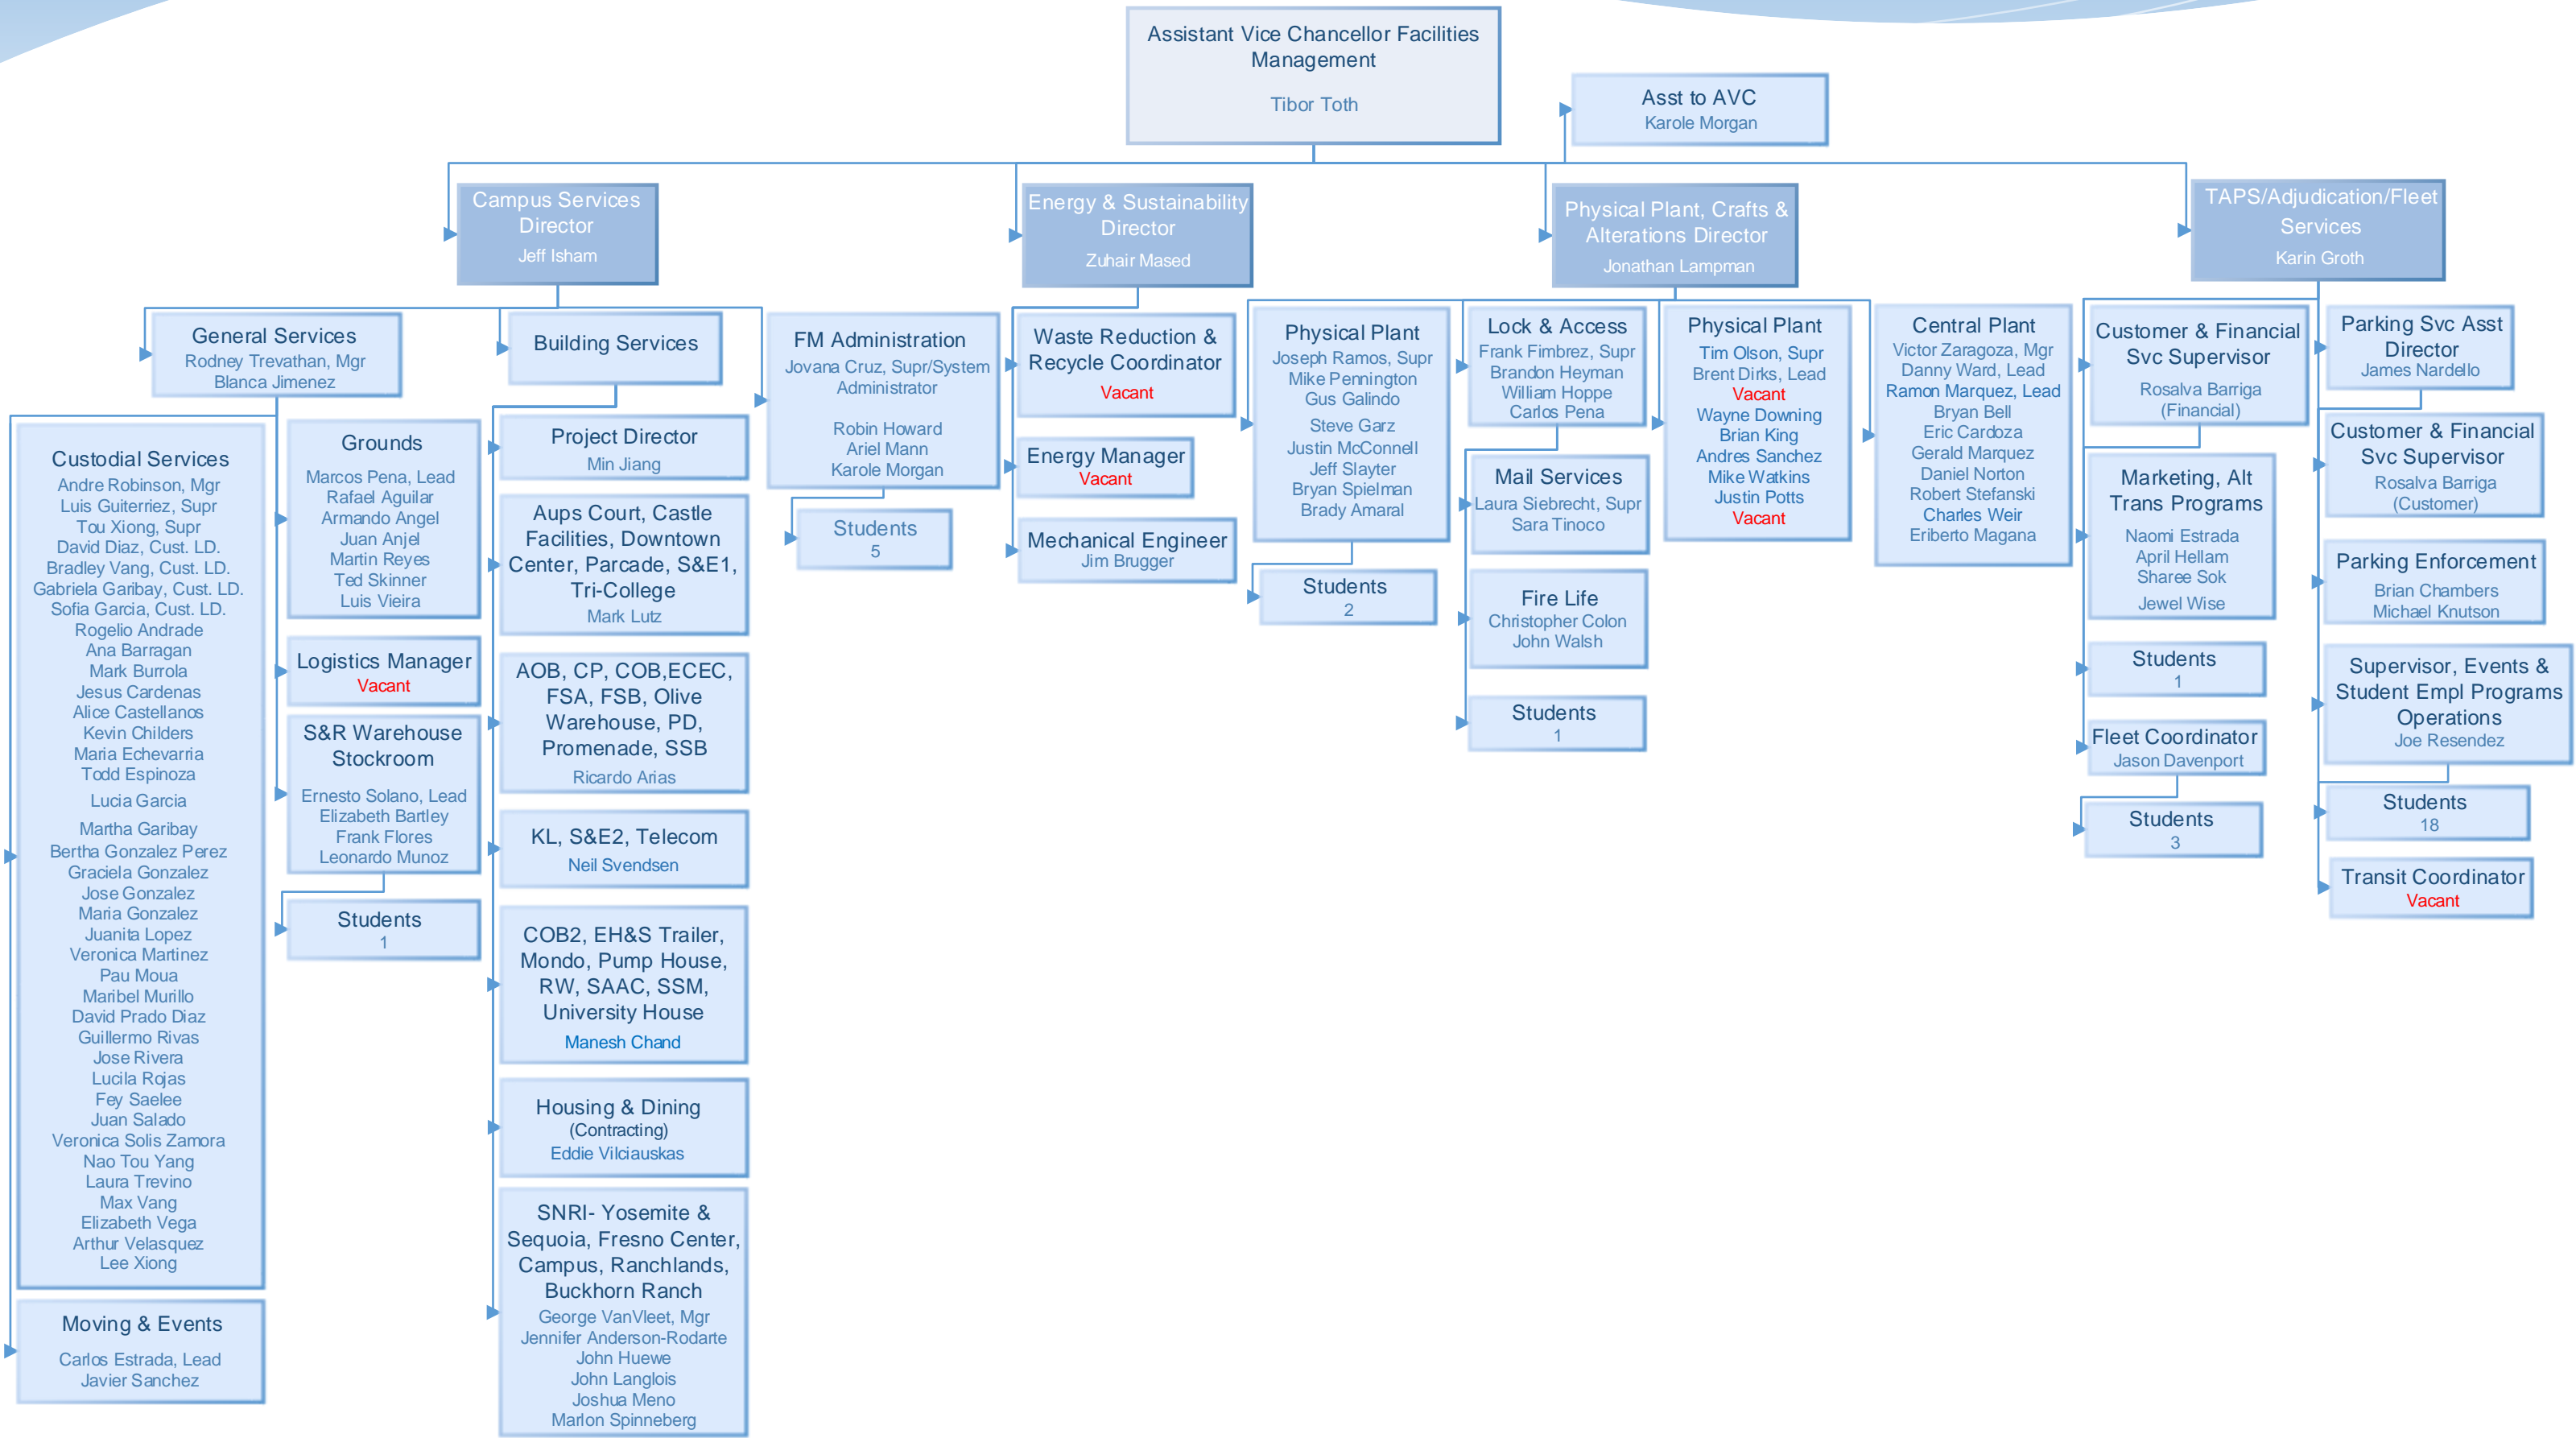

# Organizational Chart Facilities Operations

# Organizational Chart Campus Services

# Organizational Chart Energy & Sustainability

Jennifer Anderson-Rodarte	Administrative Assistant 2	Blank Asst 2
John Langlois	Lead Groundskeeper	Lead Groundskeeper
Joshua Meno	Clerk	Clerk
John Huewe	Clerk	Clerk
Jovana Cruz	FMHelp Supervisor/System Administrator	Admin Supv 2
Ariel Mann	FMHelp Desk Dispatcher	Blank Asst 3
Min Jiang	Project Director	
Robin Howard	Administrative Specialist	Admin Officer 2