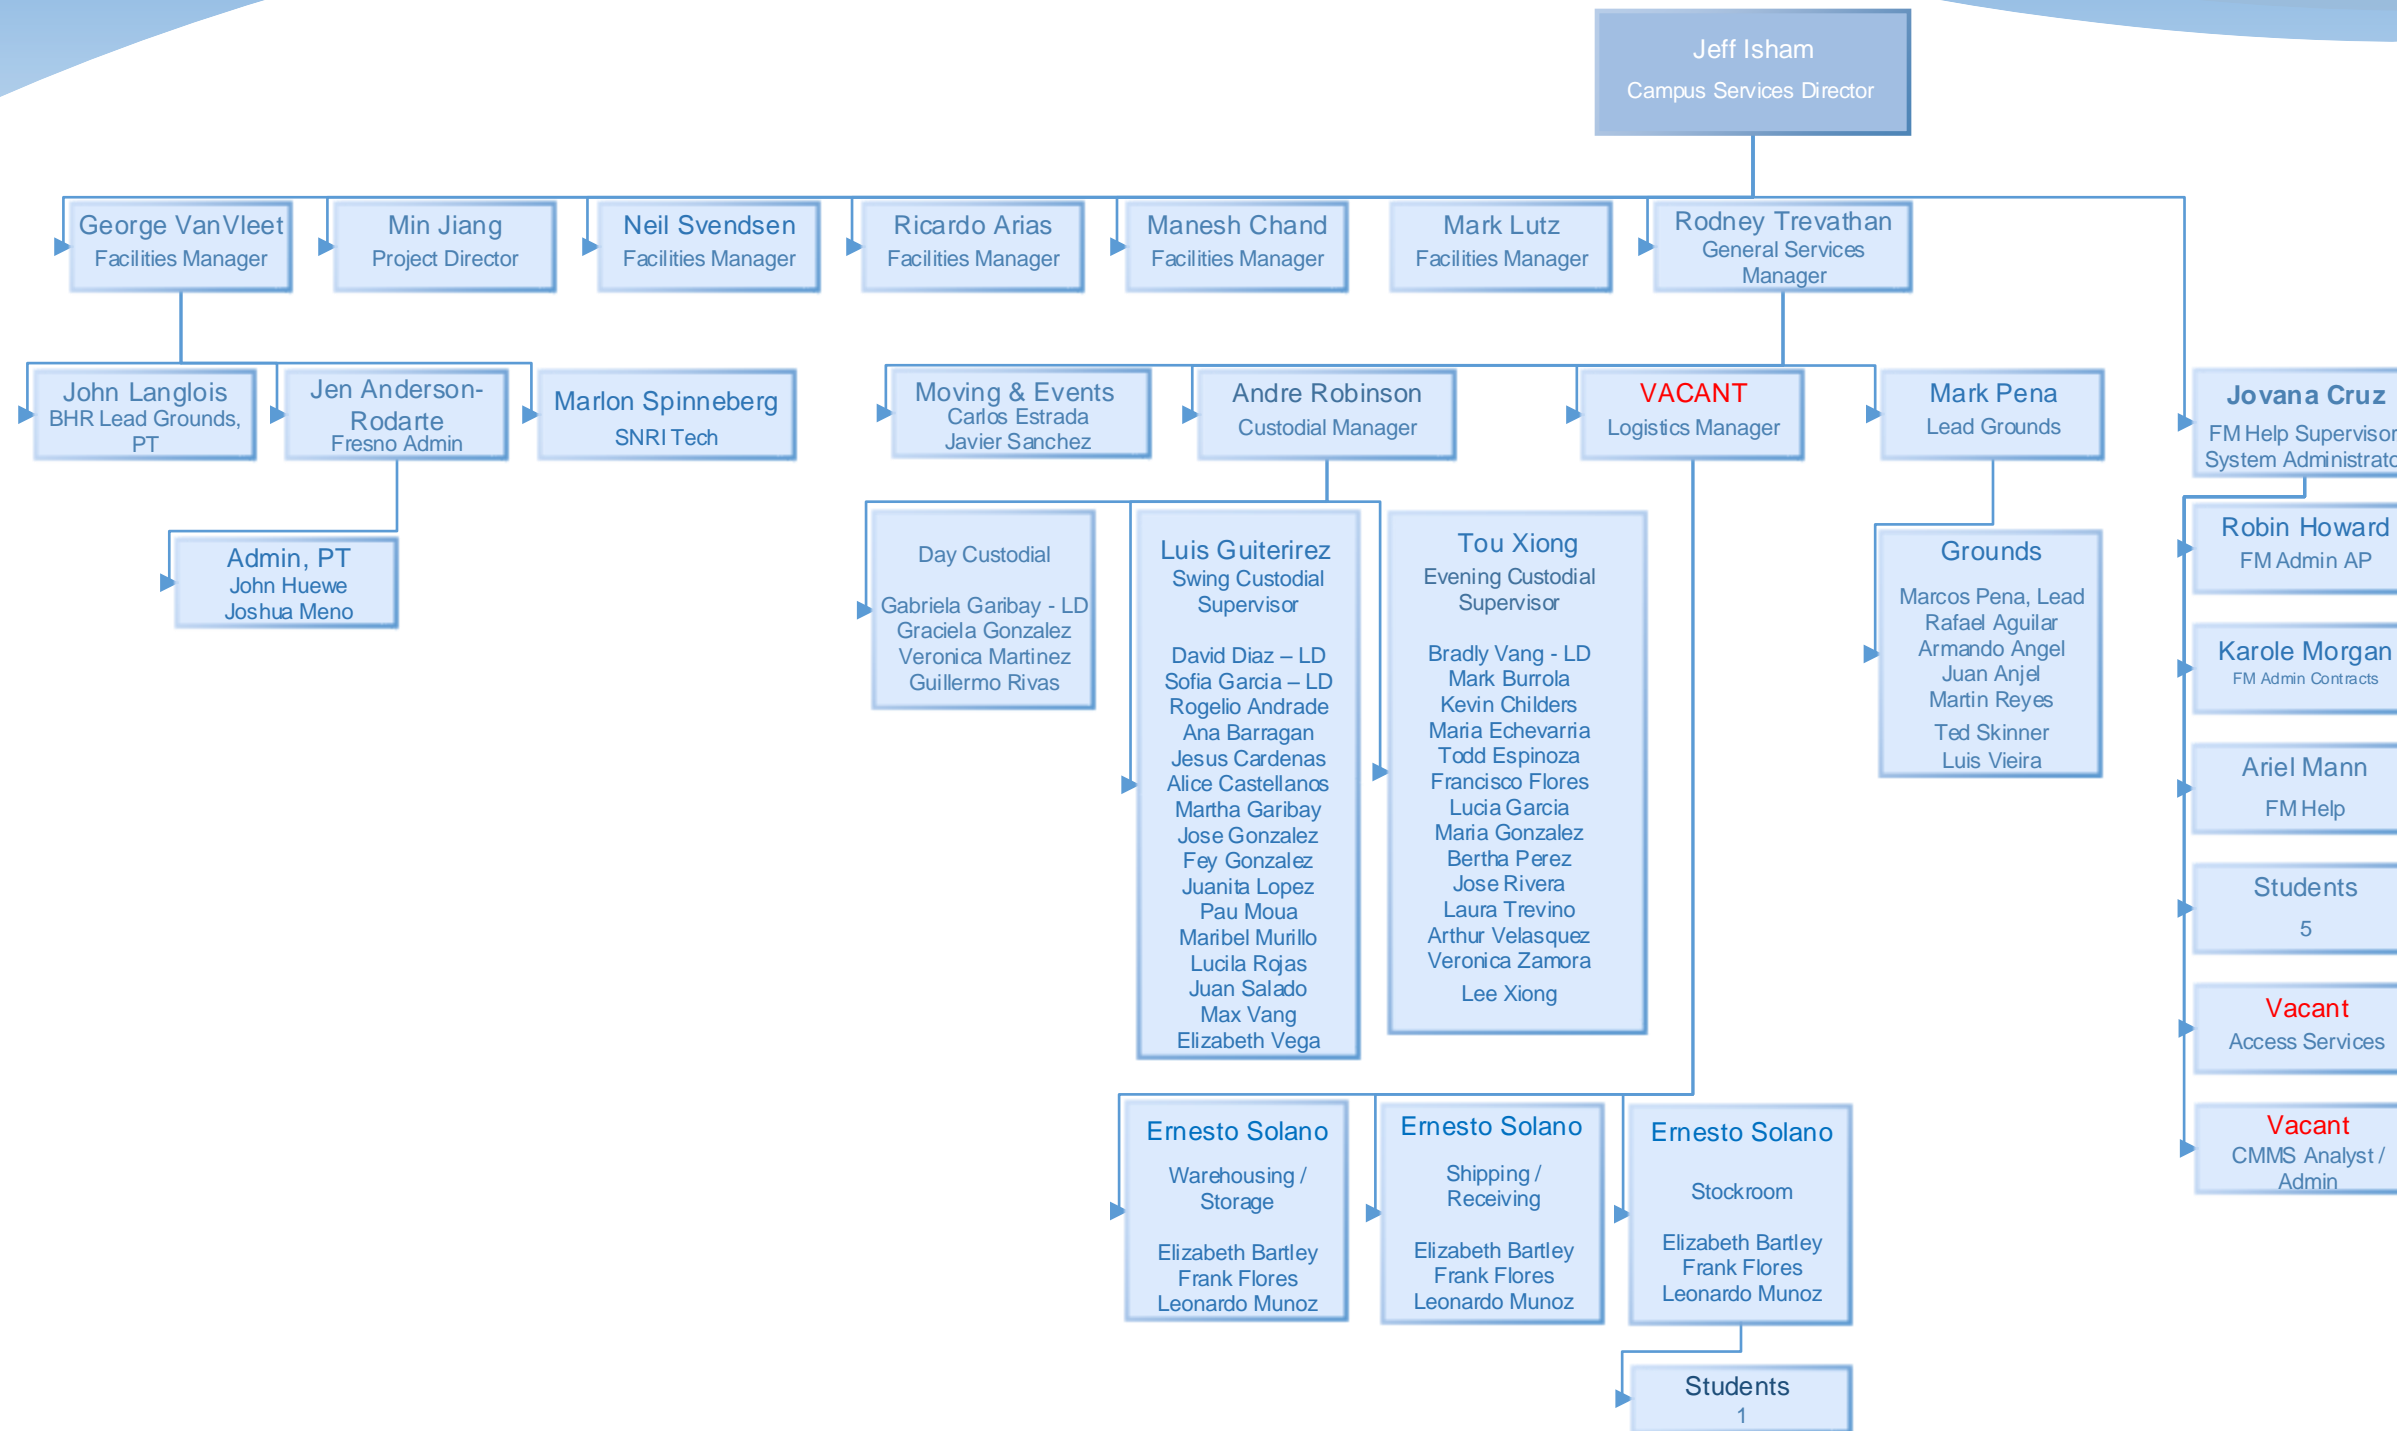

# Organizational Chart Facilities Operations

# Organizational Chart Campus Services

Jennifer Anderson-Rodarte	Administrative Assistant 2	Blank Asst 2
John Langlois	Lead Groundskeeper	Lead Groundskeeper
Joshua Meno	Clerk	Clerk
John Huewe	Clerk	Clerk
Jovana Cruz	FMHelp Supervisor/System Administrator	Admin Supv 2
Ariel Mann	FMHelp Desk Dispatcher	Blank Asst 3
Min Jiang	Project Director	
Robin Howard	Administrative Specialist	Admin Officer 2